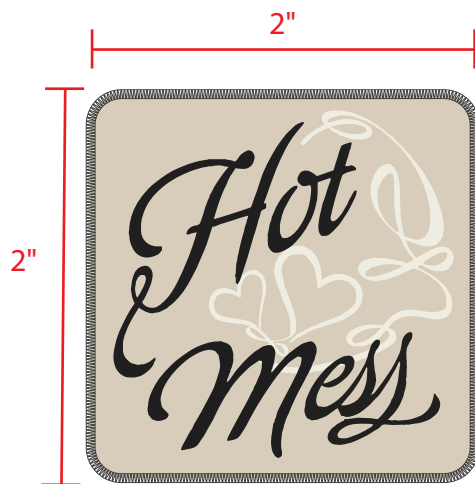

Inspiration Image

Details:

- Distressed cotton twill with off swwhite mesh back. Refer to inspiration image for finish.
- Adjustable snap back tabs
- Embroidered frame will be DTM to the hat main fabric.

COLOURS

INDIGO DENIM

STRETCH LIMO  
19-4005 TCX

SPRING/ SUMMER 2018  
Style Number: CPSS18-9009

## Embroidered Patch Trucker Hat

FEB 15, 2017

**\*ART IS ACTUAL SIZE**

Patch Colour:

SANDSHELL  
13-0907 TCX

Embroidery Colours:

BLACK

WHITE